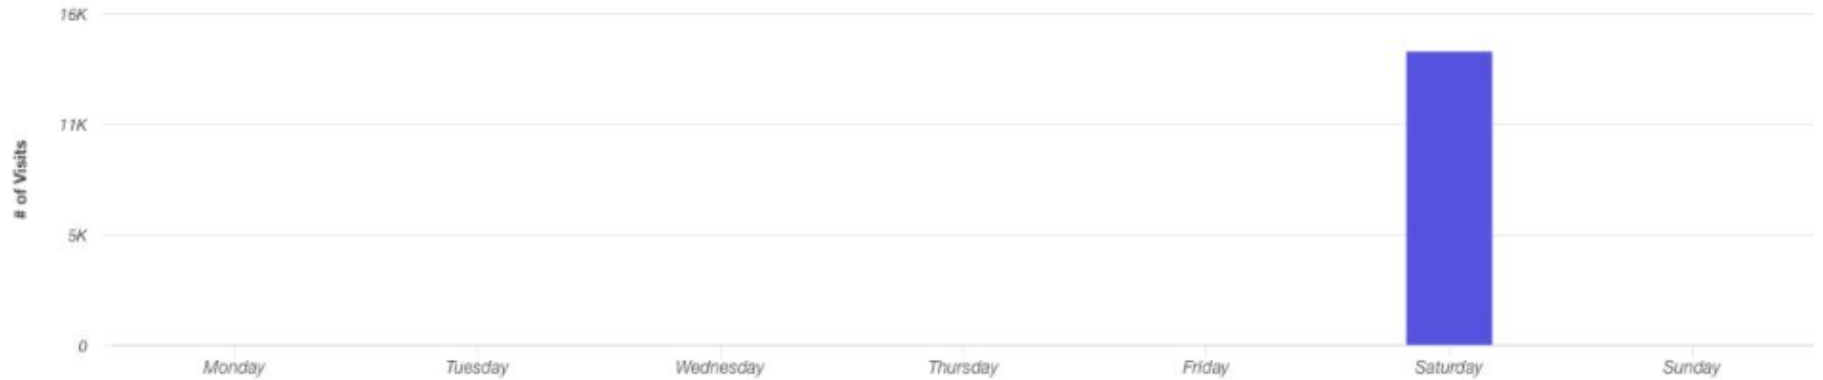

### Hourly Visits

Properties:

Metric:

Visits

## Daily Visits

?

Properties:

Metric:

Visits

Event Impact = Event Visits - Non Event Avg  
Non event Saturday Avg = 12,000 (estimated)  
Event Impact = 3,000 visits

## Length of Stay

Properties:

Metric:

Visits

Average Stay 201 min

Median Stay 73 min