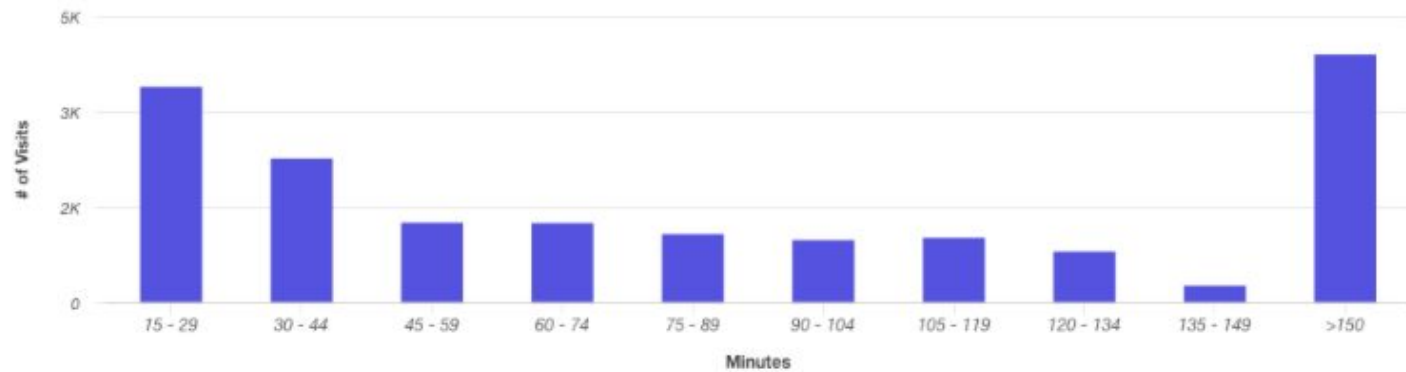

## Daily Visits

?

Properties:

Metric:

Visits

Event Impact = Event Visits - Non Event Avg  
Non event Saturday Avg = 12,000 (estimated)  
Event Impact = 3,000 visits

## Length of Stay

Properties:

Metric:

Visits

Average Stay 201 min

Median Stay 73 min