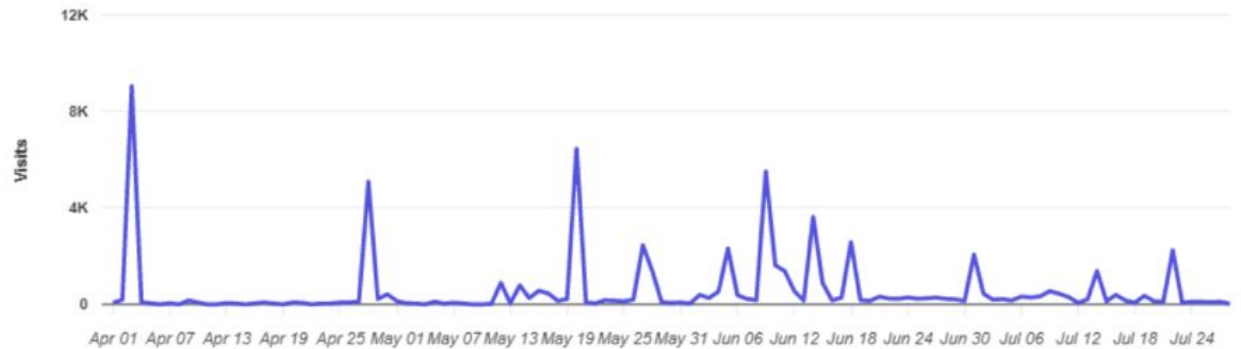

April-July 2022- Las Colonias Amphitheater

- 66.4K Visits
- 47K visitors
- Spikes:
  - April 3 (9.07K visits)-
  - April 28 (5.09K)- Bert Kreischer Concert
  - May 14 (787)- Eve 6 at Woofstock (community event)
  - May 20 (6.46 K)- Cody Johnson
  - May 27 (2.45K)- Jake Owen
  - June 5 (2.33K)- 311
  - June 9 (5.52K)- Parker McCollum
  - June 14 (3.63K)- ZZ Top
  - June 18 (2.58K)- Ron White
  - July 1 (2.07K)- Bob Dylan
  - July 14 (1.38 K)- Shakey Graves
  - July 22 (2.24K)- Dead South

Visits Trend

● **Amphitheater at Las Col...**
Struthers Ave, Grand Junction, CO

Daily | Visits | Apr 1st, 2022 - Jul 28th, 2022
Data provided by Placer Labs Inc. (www.placer.ai)