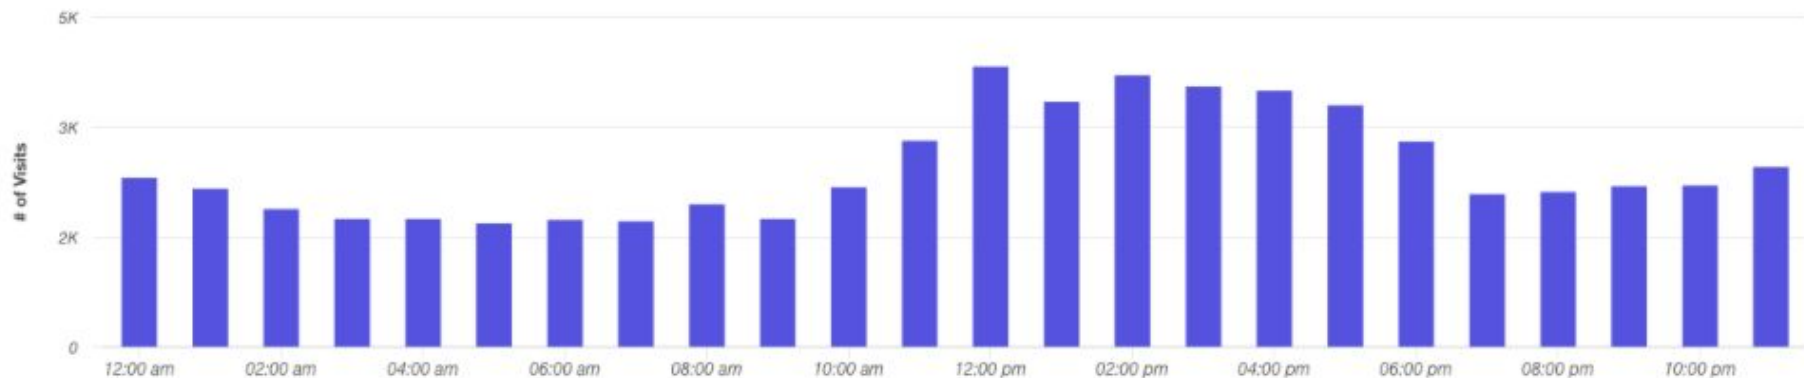

### Hourly Visits

Properties:

Metric:

Visits

## Daily Visits

?

Properties:

Metric:

Visits

Event Impact = Event Visits - Non Event Avg  
Non event Saturday Avg = 12,000 (estimated)  
Event Impact = 3,000 visits

## Length of Stay

Properties:

Metric:

Visits

Average Stay 201 min

Median Stay 73 min