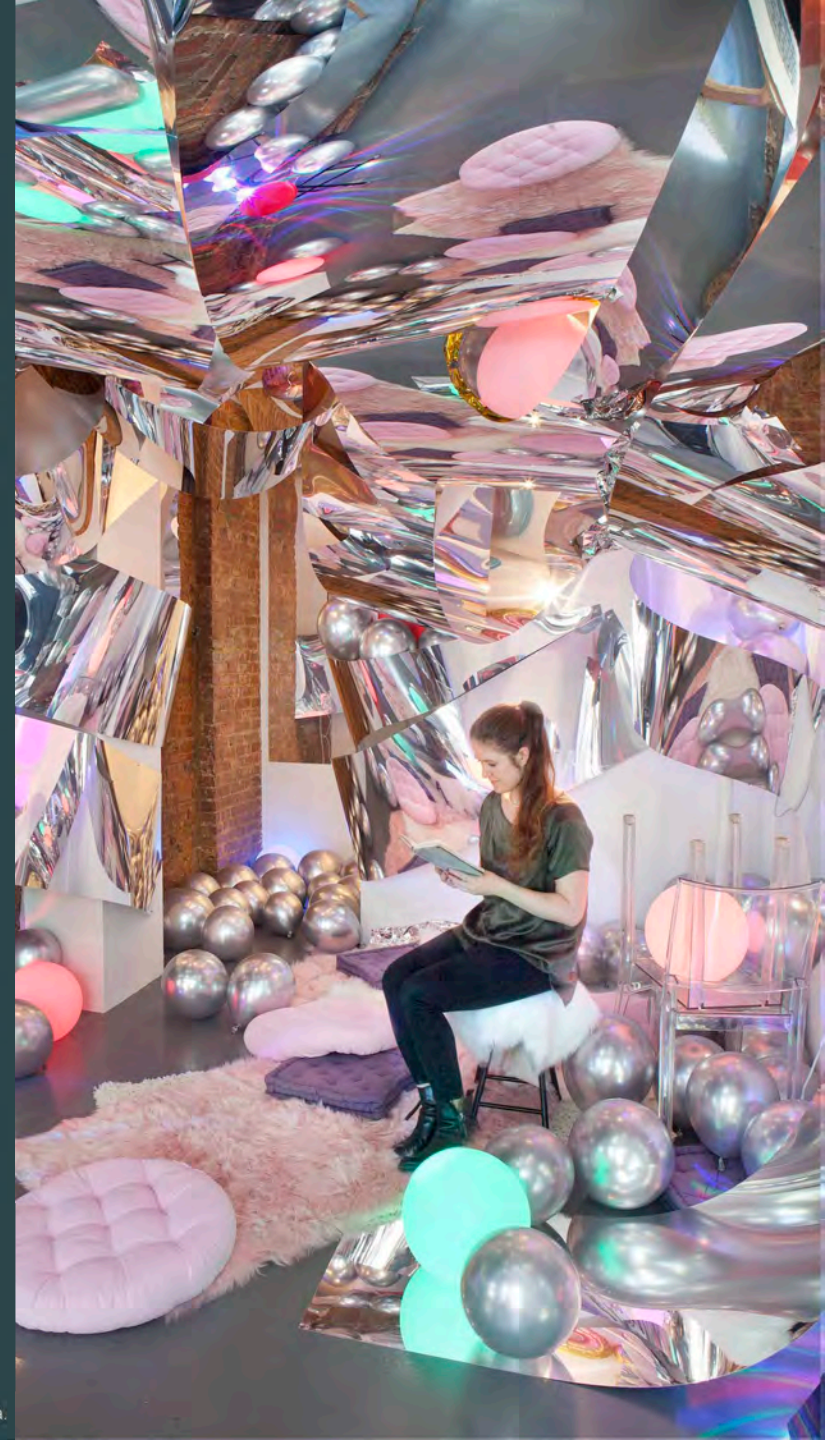

WORKSHOP WITH SHARON LOUDEN

SATURDAY, JUNE 3, 5-6:30PM

Old Masonic Hall • FREE with registration
Hybrid Event (In person + Online via Zoom)

In collaboration with RedLine Contemporary Art Center

THANK YOU

Tamara Nuzzaci Park